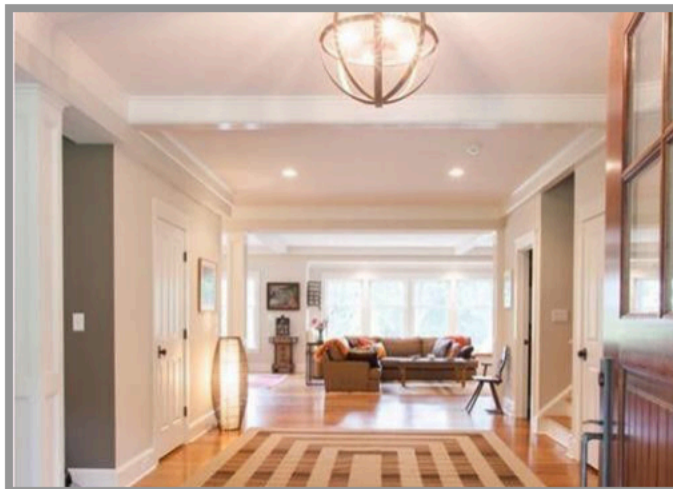

BERKSHIRESTYLE®

IN AND AROUND THE BERKSHIRES - AN ONLINE RESOURCE

Receive our Newsletter

E-Mail Address GO

Browse by: Category
 Town

HOME PAGE

EVENTS
CALENDAR

MOVIE CLOCK

ANTIQUES

ARCHITECTS

ATTRACTIONS

BERKSHIRE
PETS

CHILD STYLE

BOOKSHELVES

DINING

FARM MARKETS

FINE ARTS

FOOD &
ENTERTAINING

GARDEN STYLE

HISTORIC
HOMES &
MUSEUMS

HOME DESIGN

HOME STYLE

INTERIOR
DESIGN

LANDSCAPE
DESIGN

LIFESTYLE

LODGING

MOSTLY FOR
MEN

OUTDOOR

COUNTRY HOMES

HAMPTONS INSPIRED

EGREMONT MA

$2,275,000

On over sixteen acres a bright contemporary home with an open floor plan and easy flow from room to room. This house owes its charm to the architectural details of homes in the Hamptons. Wooded setting with scenic mountain and field views. Large open yard, mahogany front porch, stone patios, established perennial gardens and room for a pool. Custom stone fire pit. Oversized two car plus garage.

COURTESY OF WILLIAM PITT SOTHEBY'S

SEARCH

ELYSE HARNEY
REAL ESTATE
CONNECTICUT - NEW YORK - MASSACHUSETTS

**Experience
the Best in
Country Living**

WITH OVER 30 YEARS OF SERVICE
IN THE TRI-STATE REGION

HarneyRE.com 860-435-2200

**LAKEVILLE
INTERIORS**

The largest decoration
and design resource in
the Berkshires:

7 HOLLEY STREET
LAKEVILLE, CT
860-435-9397
lakevilleinteriors.com

*Town &
Country
Properties*

**SANDRA
PRESTON**

413.229.2077

Salisbury CT - $1,800,000.