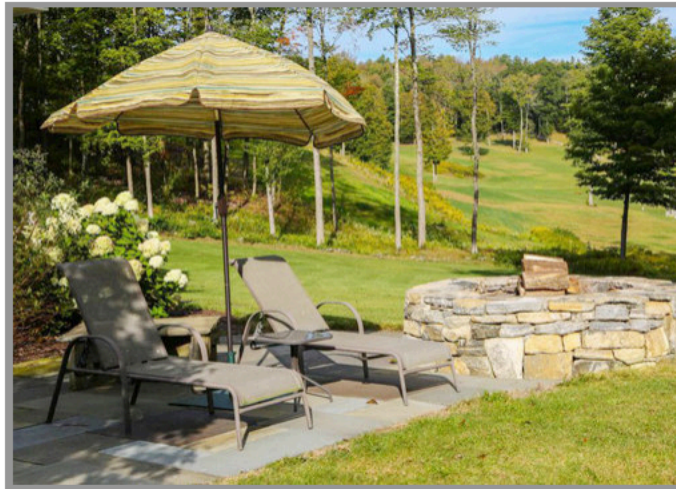

COURTESY OF WILLIAM PITT SOTHEBY'S

SHARE THIS WITH A FRIEND
Remember, friends don't let friends live without
Berkshire Style!