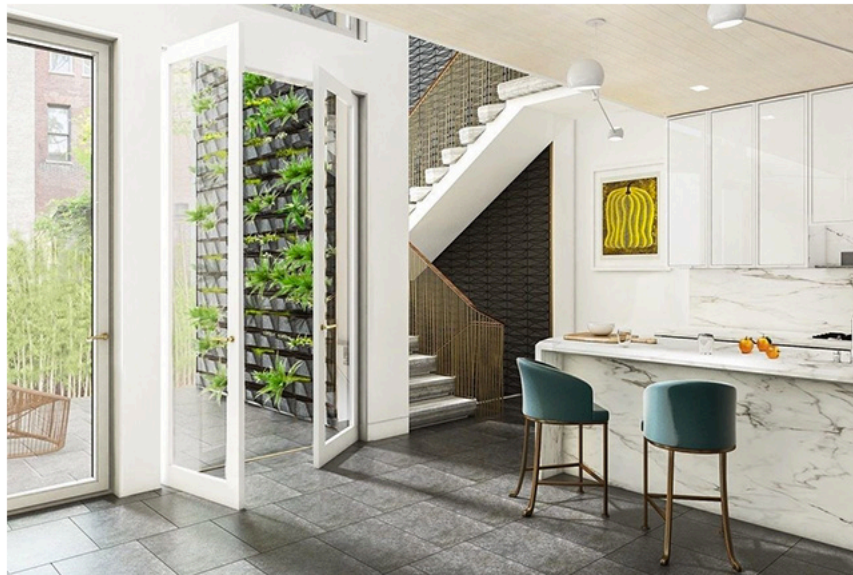

Ryan Seacrest's New Manhattan Apartment Costs $75,000 a Month
The new host of *Live! With Kelly & Ryan* is making a semi-permanent real-estate move.