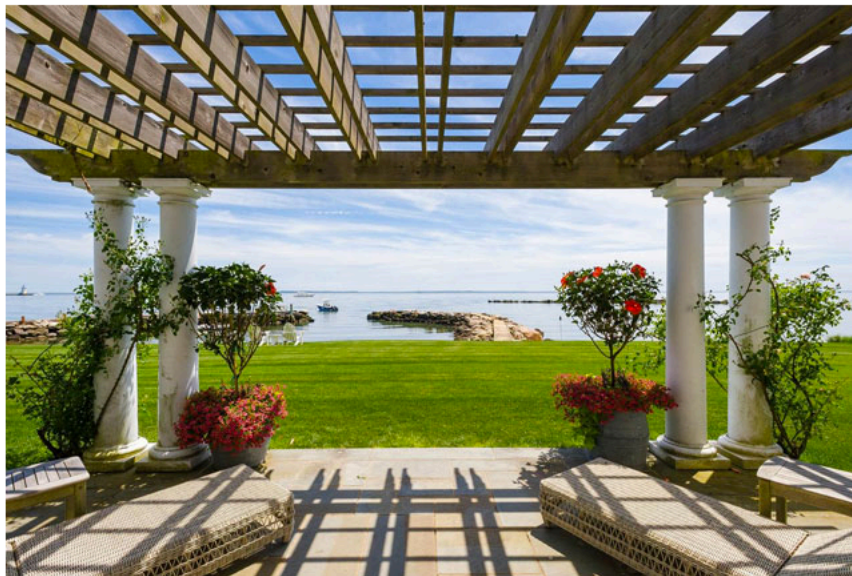

**From Sotheby's International Realty®: Katharine Hepburn's Former Estate Is on the Market**  
 The legendary waterfront property, Paradise, could be yours for \$18 million.

**THE INTERNATIONAL DESIGN AUTHORITY**  
*Architectural Digest* is the international authority in design and architecture, providing an exclusive view into the world's most beautiful homes.