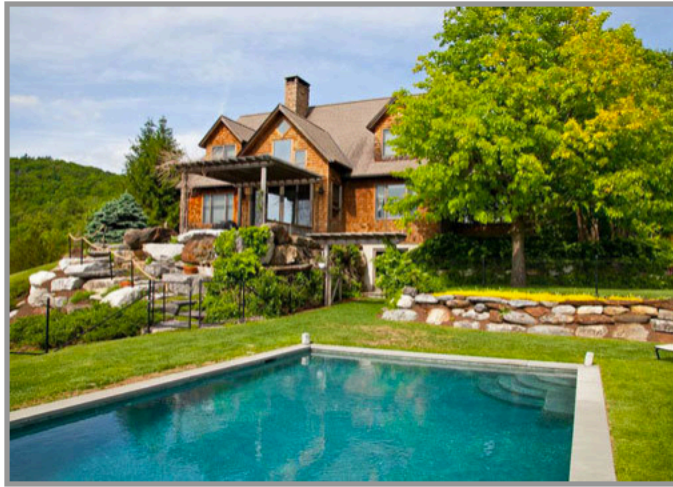

COURTESY OF WILLIAM PITT SOTHEBY'S