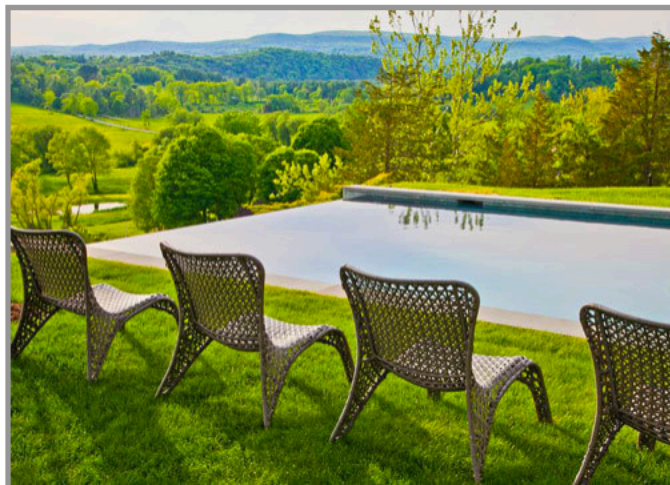

BERKSHIRESTYLE®

IN AND AROUND THE BERKSHIRES - AN ONLINE RESOURCE

Receive our
Newsletter

E-Mail Address

Browse by:

HOME PAGE

EVENTS
CALENDAR

MOVIE CLOCK

ANTIQUES

ARCHITECTS

ATTRACTIONS

BERKSHIRE
PETS

BOOKSHELVES

CHILDREN

DINING

FARM MARKETS

FINE ARTS

FOOD &
ENTERTAINING

GARDEN STYLE

HOME DESIGN

HOME STYLE

INTERIOR
DESIGN

LANDSCAPE
DESIGN

LIFESTYLE

LODGING

HISTORIC
HOMES &
MUSEUMS

OUTDOOR
ADVENTURES

PERFORMING
ARTS

COUNTRY HOMES

SALMON KILL VALLEY

SALISBURY CT

$1,999,000

Overlooking the coveted Salmon Kill Valley, this ten acre site has stunning views over mostly protected land. The house is built with craftsmanship and quality. The beautifully landscaped home has views from every room. A four bay garage (and an attached garage) can house up to nine cars, perfect for a car enthusiast. The barn can be converted to a guest/in-law space. This is the first time offered on the open market in over one hundred years and is a great and rare opportunity.

COURTESY OF WILLIAM PITT SOTHEBY'S

SEARCH

Laigle
FLOOR COVERING
& DESIGN
(860) 824-7325

Connecticut • New York • Massachusetts
ELYSE HARNEY
REAL ESTATE

GLOBAL REACH
COMMUNITY CONNECTION
A TRADITION OF TRUST
WWW.HARNEYRE.COM

Dutchess
Coffee Co.

Upcoming Events

December 15,
2016

**The Bookstore: A
Berkshire Literary
Landmark
The Mount**

December 17,
2016

**Willy Wonka and
the Chocolate
Factory
Mahaive
Performing Arts
Center**

December 17,
2016

**A Motown
Christmas
Spectacular
Warner Theatre**

December 18,
2016

Kenny Aronoff