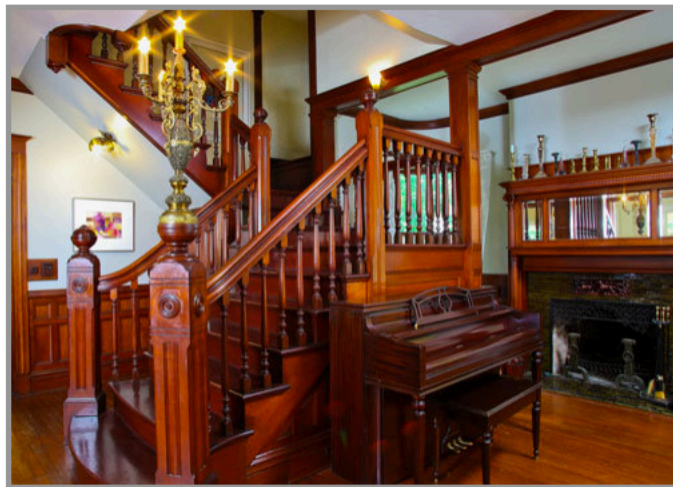

BERKSHIRESTYLE®

IN AND AROUND THE BERKSHIRES - AN ONLINE RESOURCE

ess GC

Category

3E

R

OCK

3

TS

ONS

RE

LVES

I

RKETS

S

NING

STYLE

SIGN

YLE

PE

E

RES

COUNTRY HOMES

HIP SOPHISTICATION

GREAT BARRINGTON MA $1,295,000

Enjoy village life on a spectacular five acre property in hip Housatonic. An eight thousand square foot historic home of exceptional detail is the centerpiece of this peaceful retreat in the heart of the Berkshires. A stunning carriage house and charming guest cottage sit behind the main home, leading out to a seasonal brook, expansive lawns and private woodlands.

COURTESY OF WILLIAM PITT SOTHEBY'S

SEARCH