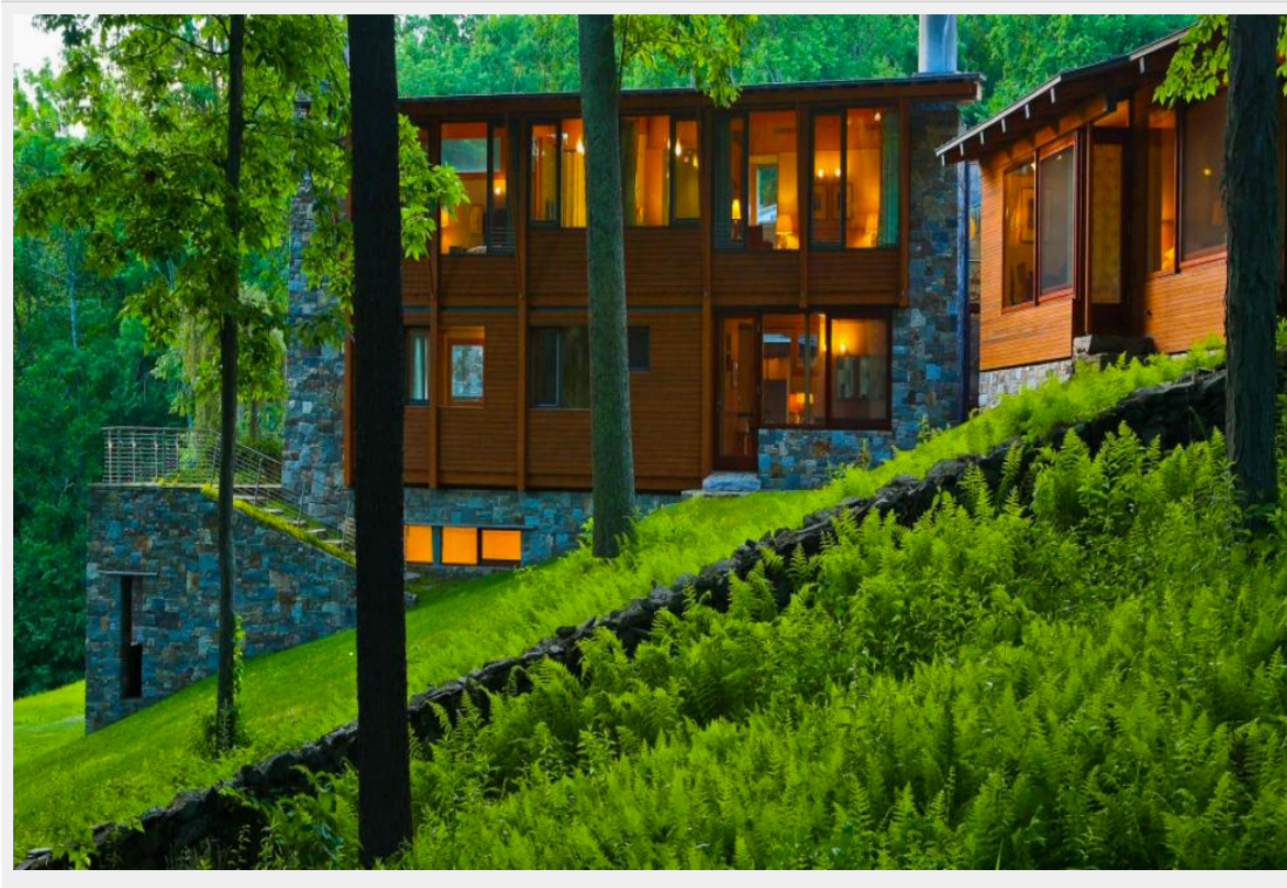

# CONNECTICUT CONTEMPORARY WITH GREEK TEMPLE!

*Top Ten Real Estate*  
Weekly Hot List Homes

The JFK Honeymoon & Godfather Mansion!

Eric Clapton's Beach House!

## Home Photos

One of the East Coast's architecturally unique homes is now on the market for the first time.

Must See: [Top 10 Florida Condos For Sale](#)

Nestled into 70 acres, this contemporary residence and ancillary buildings were designed by Gray Organschi and built in 2002 in Litchfield County, Connecticut. The main residence is clad in granite from three local quarries and executed in stone, glass and natural materials, also featuring birch slat ceilings, pocket doors, marble baths, windows framed with sustainably harvested teak, sculptural concrete columns, lead-coated copper roof, dolomitic limestone and Silk Road sandstone floors. At over 15,000 square feet, the property contains five bedrooms, nine baths and 12 fireplaces. The three bedroom guesthouse with kitchen also has an indoor pool with his-and-hers changing rooms with windows that open to an entertaining patio with outdoor fireplace. Other amenities include a squash court, screening room, wine and exercise rooms and a swedish sauna. There is also a two-bedroom gate house, a tennis court and house with meadow-grass roof, and a seven-car garage. The main residence is built on a rise overlooking a five-acre, spring-fed swimming pond with its own pond house. Something that home buyers don't see very often is the estate's faux Greek temple with 50-seat amphitheater that offers a high view of the surrounding Litchfield Hills.

Award-winning contemporary compound on 70 acres in Litchfield County, Connecticut is now on the market for the first time. Priced at \$14.9 million.

[For More Information](#)

Source: [williampitt.com](http://williampitt.com)