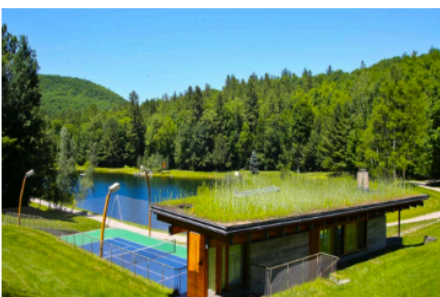

# CONNECTICUT CONTEMPORARY WITH GREEK TEMPLE!

*Top Ten Real Estate*  
Weekly Hot List Homes

The JFK Honeymoon & Godfather Mansion!

Eric Clapton's Beach House!

## Home Photos

One of the East Coast's architecturally unique homes is now on the market for the first time.

Must See: [Top 10 Florida Condos For Sale](#)

Nestled into 70 acres, this contemporary residence and ancillary buildings were designed by Gray Organschi and built in 2002 in Litchfield County, Connecticut. The main residence is clad in granite from three local quarries and executed in stone, glass and natural materials, also featuring birch slat ceilings, pocket doors, marble baths, windows framed with sustainably harvested teak, sculptural concrete columns, lead-coated copper roof, dolomitic limestone and Silk Road sandstone floors. At over 15,000 square feet, the property contains five bedrooms, nine baths and 12 fireplaces. The three bedroom guesthouse with kitchen also has an indoor pool with his-and-hers changing rooms with windows that open to an entertaining patio with outdoor fireplace. Other amenities include a squash court, screening room, wine and exercise rooms and a swedish sauna. There is also a two-bedroom gate house, a tennis court and house with meadow-grass roof, and a seven-car garage. The main residence is built on a rise overlooking a five-acre, spring-fed swimming pond with its own pond house. Something that home buyers don't see very often is the estate's faux Greek temple with 50-seat amphitheater that offers a high view of the surrounding Litchfield Hills.

Award-winning contemporary compound on 70 acres in Litchfield County, Connecticut is now on the market for the first time. Priced at \$14.9 million.

[For More Information](#)

Source: [williampitt.com](http://williampitt.com)