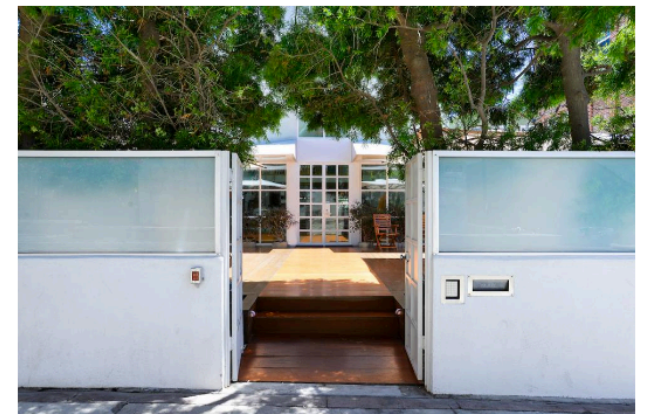

Eric Clapton's Beach House!

Home Photos

One of the East Coast's architecturally unique homes is now on the market for the first time.

Must See: [Top 10 Florida Condos For Sale](#)