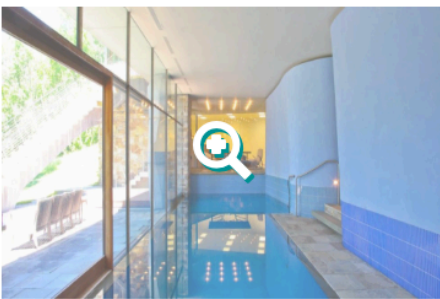

## Home Photos

One of the East Coast's architecturally unique homes is now on the market for the first time.

Must See: [Top 10 Florida Condos For Sale](#)

Nestled into 70 acres, this contemporary residence and ancillary buildings were designed by Gray Organschi and built in 2002 in Litchfield County, Connecticut. The main residence is clad in granite from three local quarries and executed in stone, glass and natural materials, also featuring birch slat ceilings, pocket doors, marble baths, windows framed with sustainably harvested teak, sculptural concrete columns, lead-coated copper roof, dolomitic limestone and Silk Road sandstone floors. At over 15,000 square feet, the property contains five bedrooms, nine baths and 12 fireplaces. The three bedroom guesthouse with kitchen also has an indoor pool with his-and-hers changing rooms with windows that open to an entertaining patio with outdoor fireplace. Other amenities include a squash court, screening room, wine and exercise rooms and a swedish sauna. There is also a two-bedroom gate house, a tennis court and house with meadow-grass roof, and a seven-car garage. The main residence is built on a rise overlooking a five-acre, spring-fed swimming pond with its own pond house. Something that home buyers don't see very often is the estate's faux Greek temple with 50-seat amphitheater that offers a high view of the surrounding Litchfield Hills.

Award-winning contemporary compound on 70 acres in Litchfield County, Connecticut is now on the market for the first time. Priced at \$14.9 million.

[For More Information](#)

Source: [williampitt.com](http://williampitt.com)