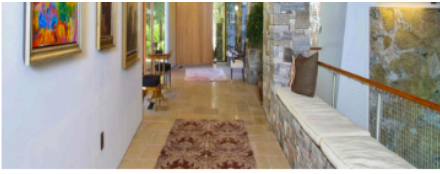

## Home Photos

One of the East Coast's architecturally unique homes is now on the market for the first time.

Must See: [Top 10 Florida Condos For Sale](#)

Nestled into 70 acres, this contemporary residence and ancillary buildings were designed by Gray Organschi and built in 2002 in Litchfield County, Connecticut. The main residence is clad in granite from three local quarries and executed in stone, glass and natural materials, also featuring birch slat ceilings, pocket doors, marble baths, windows framed with sustainably harvested teak, sculptural concrete columns, lead-coated copper roof, dolomitic limestone and Silk Road sandstone floors. At over 15,000 square feet, the property contains five bedrooms, nine baths and 12 fireplaces. The three bedroom guesthouse with kitchen also has an indoor pool with his-and-hers changing rooms with windows that open to an entertaining patio with outdoor fireplace. Other amenities include a squash court, screening room, wine and exercise rooms and a swedish sauna. There is also a two-bedroom gate house, a tennis court and house with meadow-grass roof, and a seven-car garage. The main residence is built on a rise overlooking a five-acre, spring-fed swimming pond with its own pond house. Something that home buyers don't see very often is the estate's faux Greek temple with 50-seat amphitheater that offers a high view of the surrounding Litchfield Hills.

Award-winning contemporary compound on 70 acres in Litchfield County, Connecticut is now on the market for the first time. Priced at \$14.9 million.

[For More Information](#)

Source: [williampitt.com](http://williampitt.com)