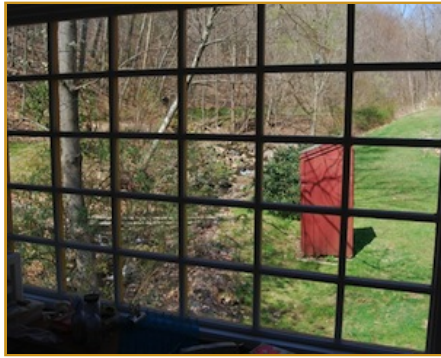

Real Estate

Listings of the Week

Open Houses

Community

News

Passages

The Rural We

Lectures and Classes

Kids

Features

Kid's Calendar

Contact Us

Contact Us

About Us

Who We Are

Submit an Event

Advertise with us!

RI Archives: Kid's Calendar

View all past Real Estate articles.

**BERKSHIRE
PROPERTY
AGENTS.COM**

413 528 6800

**REAL ESTATE SALES
AND MARKETING**

**LEADING*
REAL ESTATE
AGENCY IN
BERKSHIRE
COUNTY**

**12 RAILROAD ST
GREAT BARRINGTON MA**

*BASED ON BERKSHIRE BOARD OF REALTORS FIGURES

**GABEL
REAL ESTATE**

RED HOUSE DESIGN & ARCHITECTURE
REDHOUSEDESIGN.COM

**H.H. HILL REALTY
SERVICES INC.**
Rhinebeck, New York