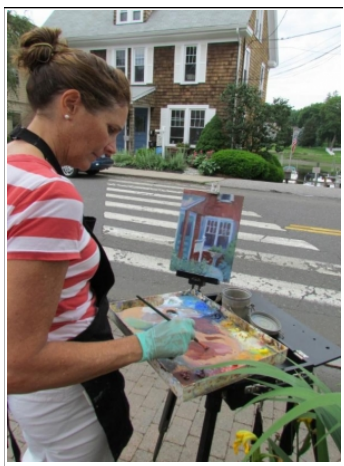

## Join us in June for Two Plein Air Events: Quick Draw & Paint Rowayton

Like Share 1 Share 8+1 0 Tweet 1

Published on Tuesday, 09 June 2015 11:48  
 Written by Rowayton Arts Center

PREV 1 of 2 NEXT